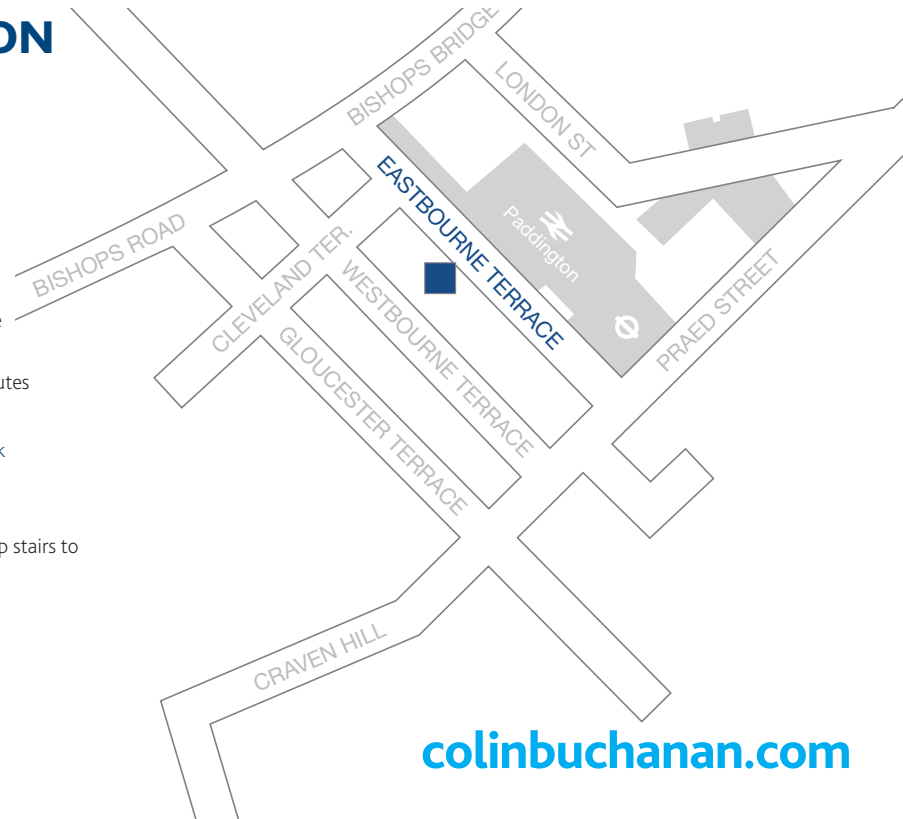

HOW TO FIND US

COLIN BUCHANAN - LONDON

20 Eastbourne Terrace,
London, W2 6LG

T 020 7053 1300 E london@cbuchanan.co.uk

UNDERGROUND

Bakerloo, Circle, District and Hammersmith & City Lines.

BUSES

7, 15, 23, 27, 36, 46, 205, 332 and 436 buses stop on Eastbourne Terrace

RAIL

Ealing Broadway - 12 Minutes / Oxford - 58 Minutes / Reading - 31 Minutes

CYCLING

TfL Cycle Guide No.7 covers the Paddington area or go to www.tfl.gov.uk

There are cycling facilities in the office.

WALKING

You can walk to the office through Paddington stations (exit via taxis, up stairs to Eastbourne terrace) or up Eastbourne Terrace from Praed Street.

TRANSPORT

TRAFFIC

DEVELOPMENT

PLANNING

URBAN DESIGN

ECONOMICS

MARKET RESEARCH

colinbuchanan.com